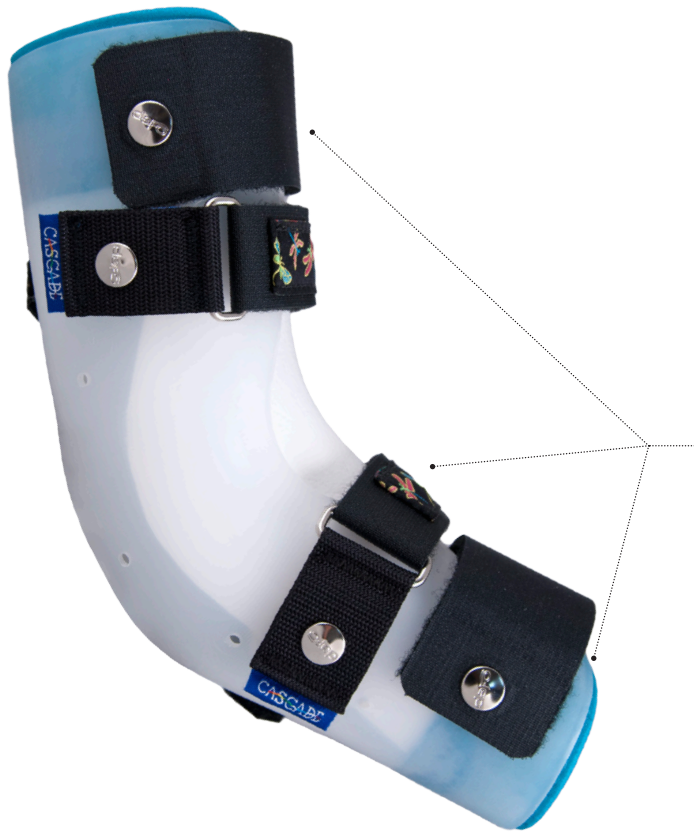

E1 Banana Peel

Fixed position elbow orthosis

The E1 Banana Peel is a fixed-position elbow orthosis designed to maintain range and it offers excellent position control for elbow extension. The position is set at the time of fabrication according to the specifications stated on the order form. Wearing time in the Banana Peel should be built up over a few weeks, while observing the skin for undue stress.

Key Features

Fixed position

to maintain range of motion

Excellent position control

for elbow extension

Position of flexion can be specified at any angle

desired and is fixed at the time of fabrication.

Custom fabricated from cast

Moderately pliable plastic

with bicep and forearm cuffs made of closed-cell foam and Velcro strap closures.

Opening can be ordered

either on the anterior or posterior side of the arm.

Designed for patients who:

Need durable, comfortable positioning of the arm.